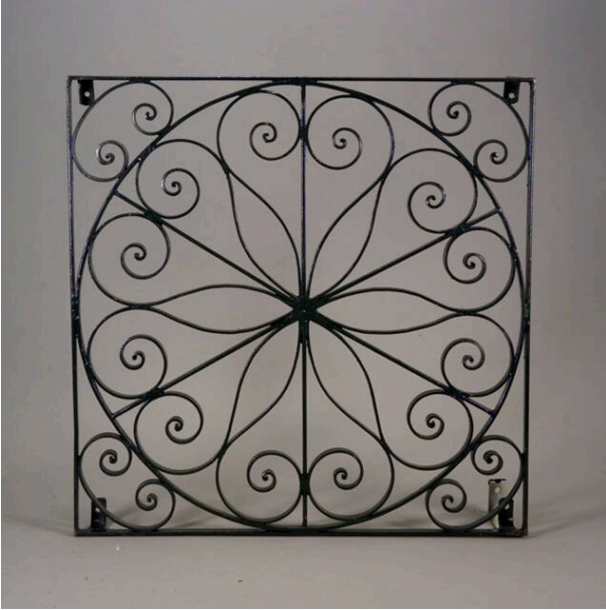

Basic Detail Report

Window Grill

Date

1988, Vendor

Primary Maker

Philip Simmons

Medium

Metal, paint

Description

Wrought, soldered, ptd. Dk. grn. iron rods formed into a star and scroll pattern with brackets to fasten into wall.

Dimensions

30 1/16 x 30 1/16 x 2 1/2 in. (76.4 x 76.4 x 6.4 cm)