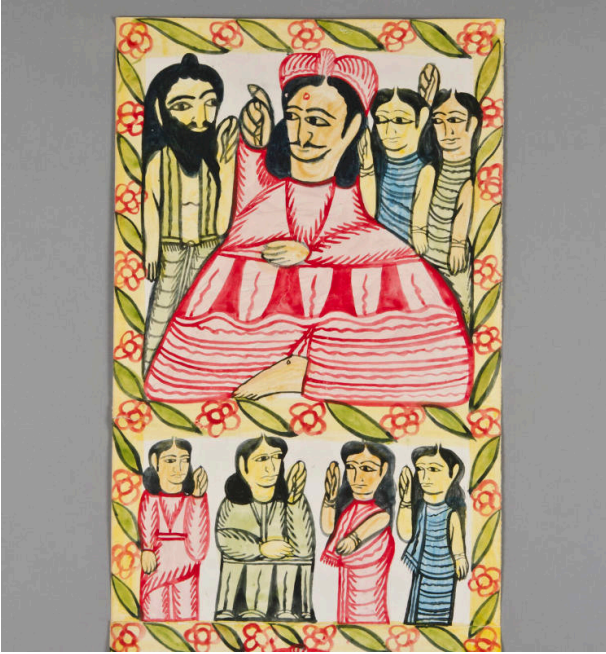

## Pata

### Description

Border, yellow ground, red flowers, green leaves. First panel, four figures. From left, figure in green dress, full beard, long hair and top knot (probably male). Second figure, in foreground with legs crossed, in pink dress, pink headpiece, long hair (probably male). Third figure, blue dress and long hair. Fourth figure, green dress and long hair. In later panels, figure with blue skin, red eyes, mouth open showing teeth. Other figure with green skin, red in the corners of the eyes, sideburns.

### Dimensions

129 1/8 × 14 in. (328 × 35.5 cm)