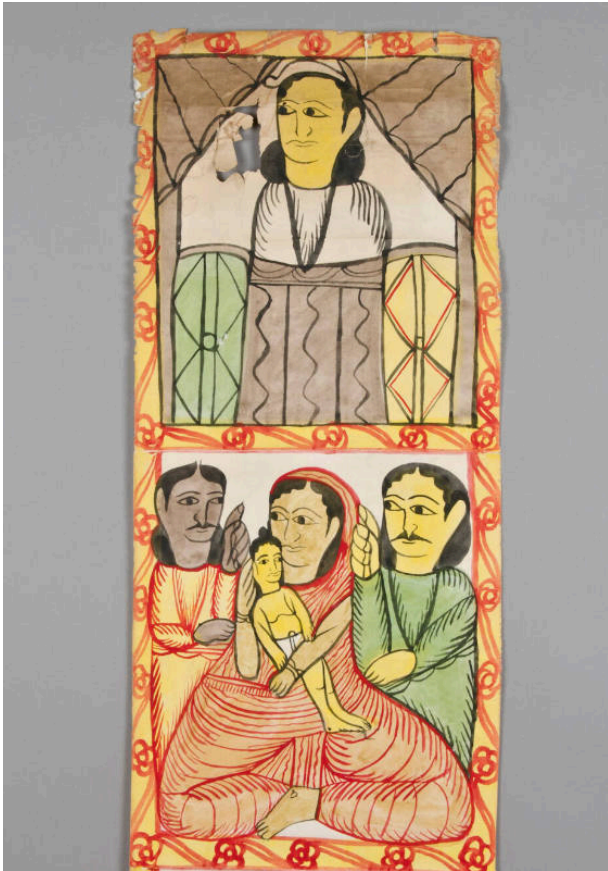

Basic Detail Report

129 1/2 × 12 5/8 in. (329 × 32 cm)

Pata

Date

Circa 1980

Medium

Paper, natural pigments, natural adhesives

Description

Border, yellow ground, red flowers and red stripes. First panel, figure with yellow skin, long hair, standing under a structure. Large hole in the paper of the first panel. Second panel, four figures. Central figure (probably female) in orange dress holding second figure. Second figure, much smaller than others (probably child) wearing white loincloth. Left figure, (probably male) in yellow dress with very dark skin. Right figure, (probably male) in green dress with yellow skin. Panels sewn together with multiple colors of thread.

Dimensions