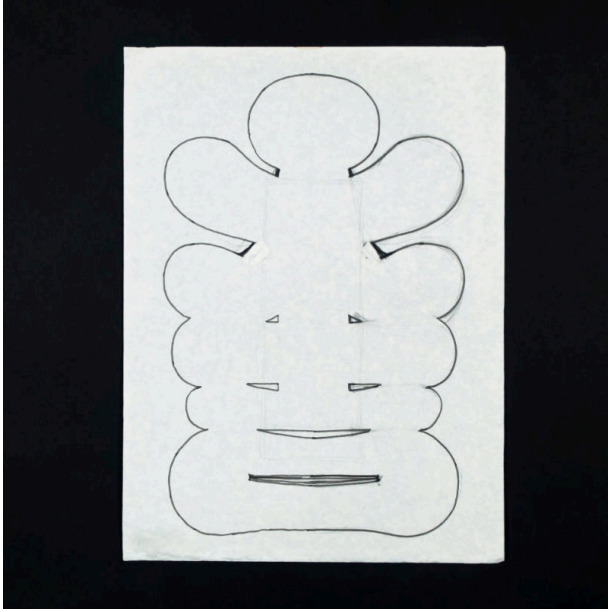

Basic Detail Report

Dimensions

25 1/16 × 18 3/8 in. (63.7 × 46.7 cm)

Kite Painting or Drawing of Kanji Character

Date

2005-2013

Primary Maker

Nobuhiko Yoshizumi

Medium

Washi (handmade paper), sumi ink

Description

This is a preliminary drawing in preparation for a kite. This is the outline of a kanji character.