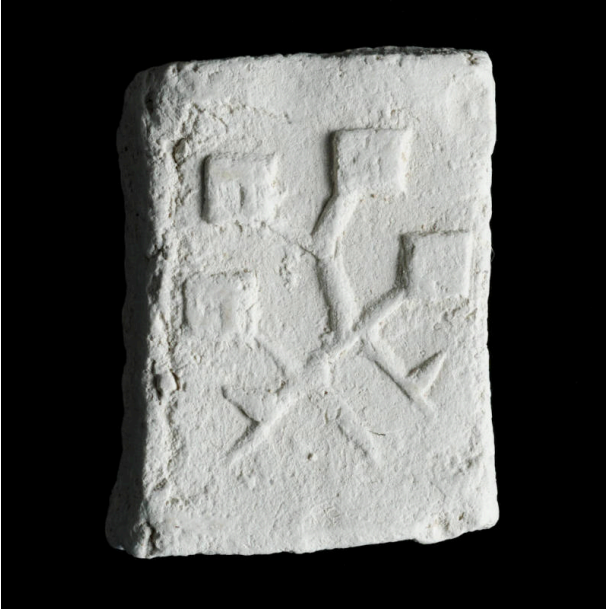

Basic Detail Report

Sacred clay tablet with plant-like form

Date

ca. 1985

Primary Maker

Artist Not Recorded

Medium

Clay

Description

Tablet with plant-like form in center. Four squares apparently represent leaves attached to a long stalk placed diagonally across tablet from lower left to upper right. Two of the squares are attached to the stalk at the left and right sides of the tablet. Two more leaves are attached to Y-shaped branch extending towards top of tablet.

right. Two of the squares are attached to the stalk at the left and right sides of the tablet. Two more leaves are attached to Y-shaped branch extending towards top of tablet.

Dimensions

2 1/16 × 1 1/2 × 9/16 in. (5.2 × 3.8 × 1.5 cm)