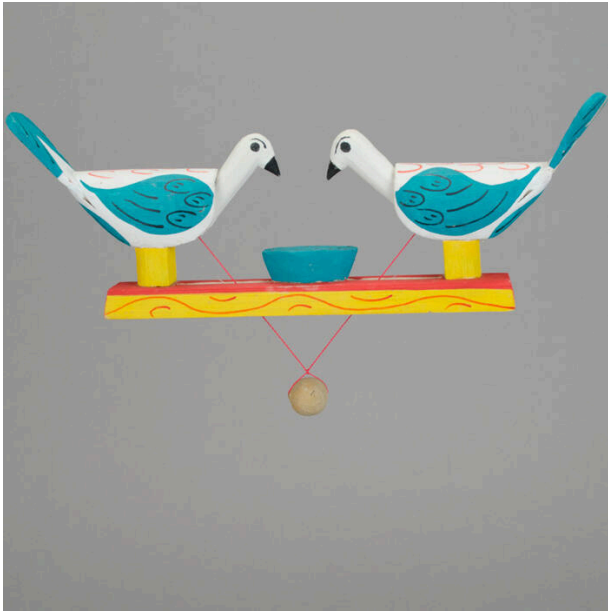

Basic Detail Report

Kinetic birds

Date

1990s

Primary Maker

Artist Not Recorded

Medium

Wood (balsa), tempera paint, ceramic bead, string (synthetic fiber)

Description

Two white birds with green wings and tails and red or black feather details, standing on a long rectangular base painted red and yellow. The birds peck at black dots on a green "bowl" when the base is moved from side to side. A large ceramic bead is tied to red to the string which is attached to the necks of the birds.

Dimensions

6 7/8 × 13 7/16 × 1 3/8 in. (17.5 × 34.2 × 3.5 cm)