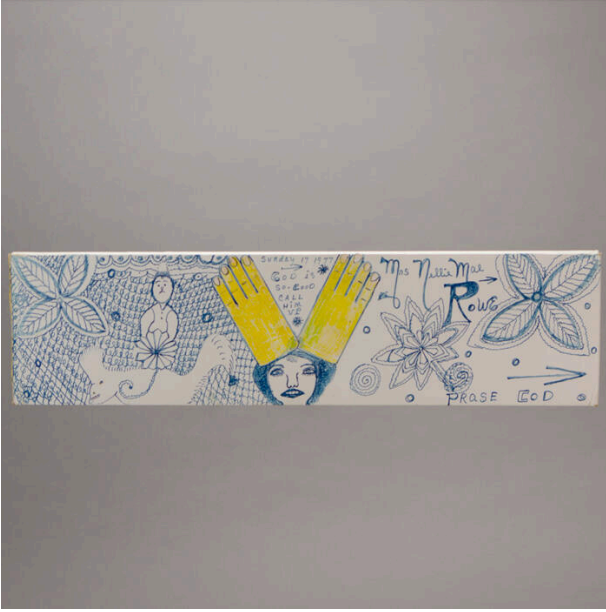

Basic Detail Report

God Is So Good

Date

1977

Primary Maker

Nellie Mae Rowe

Medium

Marker, crayon, paper, paperboard box

Description

Long, horizontal drawing in blue ink with central woman's face with pair of yellow fabric hands from top of head with words: "Sunday 17 1977 God is So Good Call Him Up"

between them. To proper right is large bird with flowers and unhappy man, all on busy ground. On proper left are four flowers and a large signature "Mrs. Nellie Mae Rowe" at top and "Prase [sic] God" at bottom. Tab hangers glued to back.

Dimensions

Overall: 7 7/8 x 30 1/16 x 13/16 in. (20 x 76.3 x 2 cm)