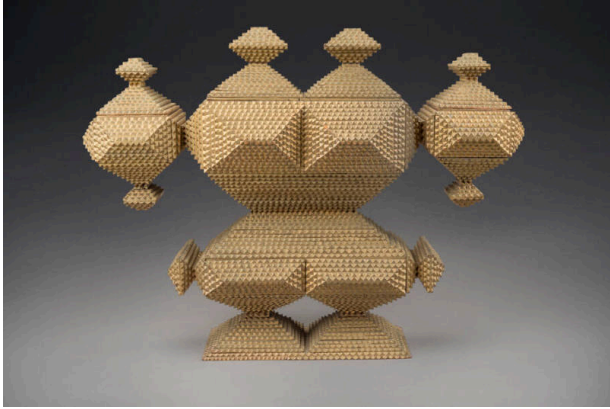

Basic Detail Report

Gold-painted tramp art pedestal box

Date

late 19th-early 20th Century

Primary Maker

Artist Not Recorded

Medium

Wood, paint, paper, metal (brass)

Description

Large gilded overall chip carved "box" having three hinged lids with four pyramidal "handles" (two on one lid), two cantilevered hanging box extensions from top box sides, a lower section with two drawers and two small extensions at ends, all on a double pyramidal base. Cream, gold and pink abstract wall paper lines top lidded boxes.

Dimensions

Overall: 17 15/16 x 23 1/4 x 6 1/2 in. (45.5 x 59 x 16.5 cm)