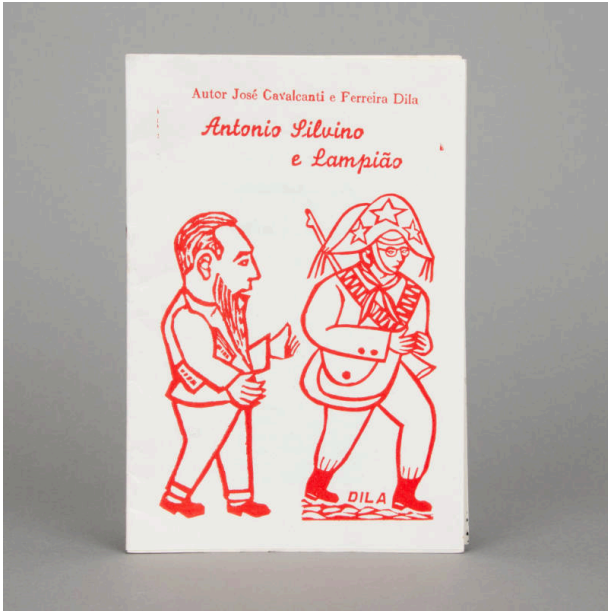

Basic Detail Report

Antonio Silvino e Lampião

Date

ca. 1990, staff

Primary Maker

Jose Cavalcante Terreira Dila

Medium

Paper

Description

Covers block printed in red. Front has man w/beard and book talking to soldier walking away. the 8 pages of verse printed in blk., on newsprint. Cover is wht.

Dimensions

6 1/4 x 4 1/4 in. (15.8 x 10.8 cm)