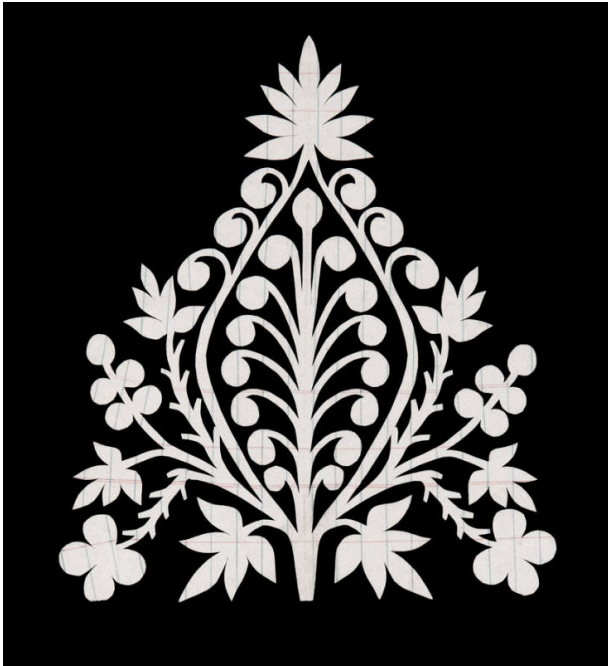

Basic Detail Report

Dimensions

8 7/8 x 6 15/16 in. (22.6 x 17.6 cm)

Paper cut

Date

ca.1937

Medium

paper

Description

Hand-cut from blue-lined paper, mounted on blk. construction paper. Pointed oval has 9 petaled flower at top, with 9 fronds inside, 6 outside. A cluster of 5 berries is on each side, with a "clover" flower and 5 pointed leaf below each. Overall effect: wicker tree. Collected by Mable Morrow during 1937 when she was teaching the Santee Sioux.