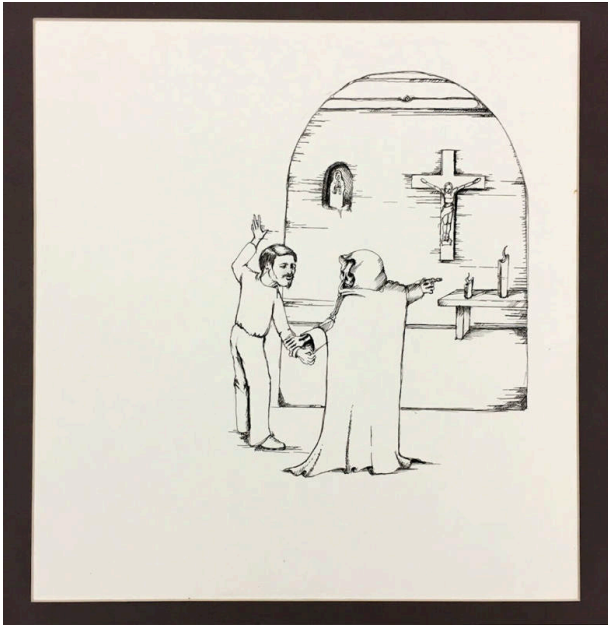

## Illustration for the story "La comadre Sebastiana/Doña Sebastiana," p. 20

### Description

Fine line pen and ink illustration of a skeleton and man at church. The robed skeleton is holding on to the man's

right wrist and pointing at the inside of the church. Signed "Jaime Valdez".