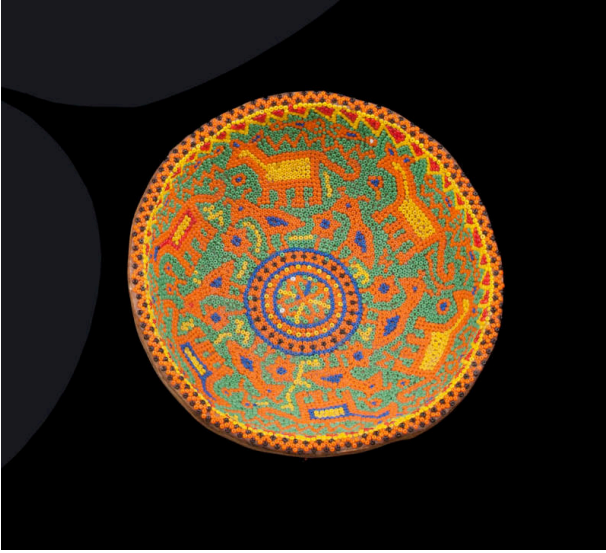

Basic Detail Report

Rukuri

Date

c. 1960

Medium

Gourd, glass beads, beeswax

Description

Half gourd, hemispherical in shape, with interior covered in beeswax into which beads have been pressed. Six 4-legged animals and six in colors of white, red, green, blue, yellow. Ke motif. Colors: red, white, blue, yellow, some translucent.

Dimensions

2 9/16 × 7 1/16 × 5 1/16 in. (6.5 × 18 × 12.8 cm)