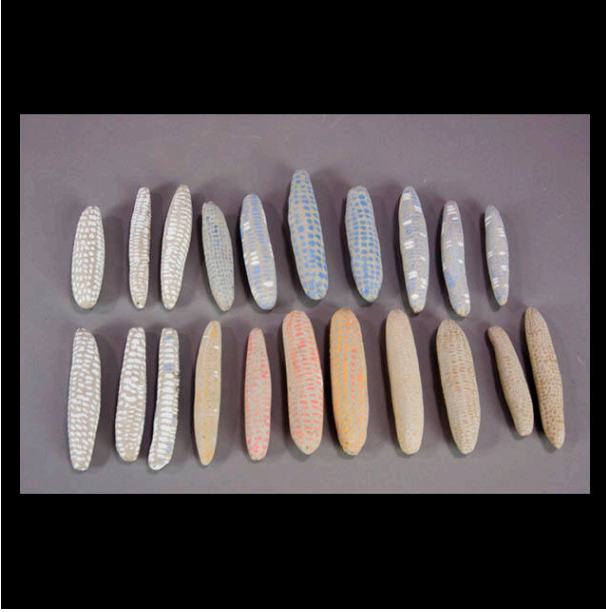

Basic Detail Report

Corn

Date

c. 1960

Primary Maker

Helen Cordero

Medium

ceramic, paint

Description

Hand-Built, Rolled, Off-White Clay Ears Of Corn. Kernels Painted Individually With Synthetic Paint In White, Blue, Pink, Orange, Brown And Red. // \$10 Ea.

Dimensions

3 3/8 × 1 3/4 × 2 1/2 in. (8.5 × 4.5 × 6.3 cm)