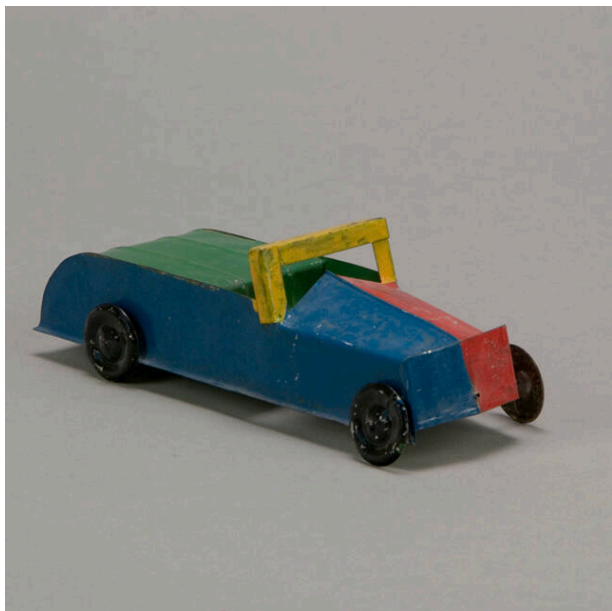

Basic Detail Report

Automobile

Date

CA 1920, A. GIRARD

Medium

Metal, Paint

Description

Cut and soldered sheet metal construction for a toy automobile. It is painted blue, red, yellow and green. It has no roof but has 4 black wheels.

Dimensions

Overall: 2 3/16 x 6 3/4 x 2 1/2 in. (5.6 x 17.2 x 6.3 cm)