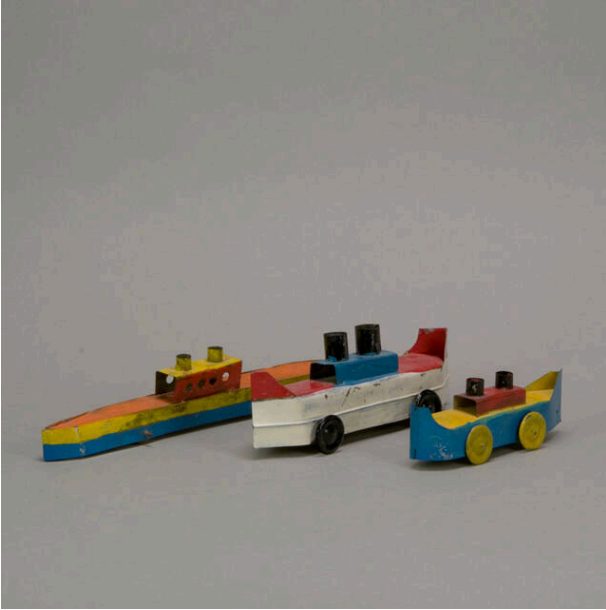

Basic Detail Report

Boat

Date

CA 1920, A. GIRARD

Medium

Metal, Paint

Description

Sheet metal, cut and soldered construction of boats. They are wheeled with two smokestacks and are painted. Purchased from a shop which had been closed since the 1920's. - Alexander Girard

Dimensions

Overall: 2 3/4 x 7 5/16 x 1 3/4 in. (7 x 18.6 x 4.5 cm)