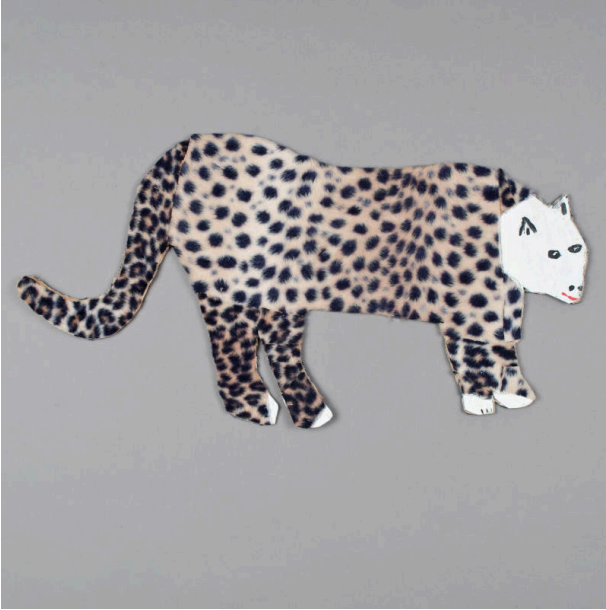

Basic Detail Report

16 1/8 × 29 15/16 in. (41 × 76 cm)

Leopard

Date

1985-1990

Primary Maker

Mamie Deschillie

Medium

cardboard, leopard print fabric

Description

Cardboard Leopard Figurine Covered In Leopard Print Fabric

Dimensions