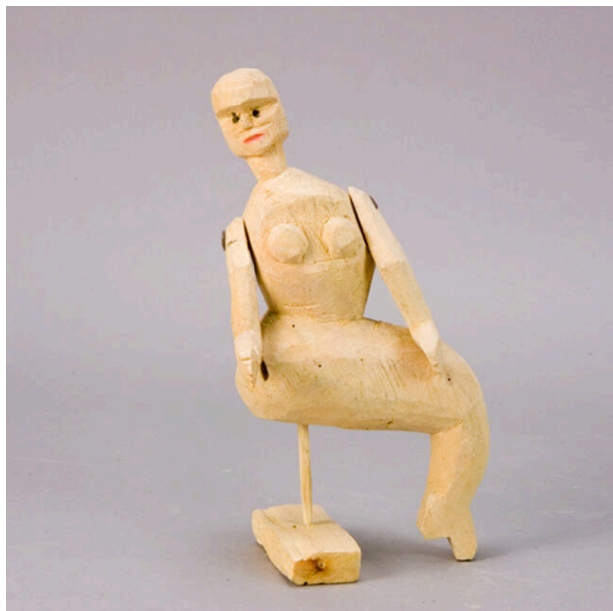

Basic Detail Report

MERMAID

Date

CA 1960, STAFF

Medium

Wood

Description

Carved mermaid, moveable stand and arms. Painted facial features

Dimensions

Overall: 9 1/8 x 3 3/16 x 3 11/16 in. (23.2 x 8.1 x 9.4 cm)