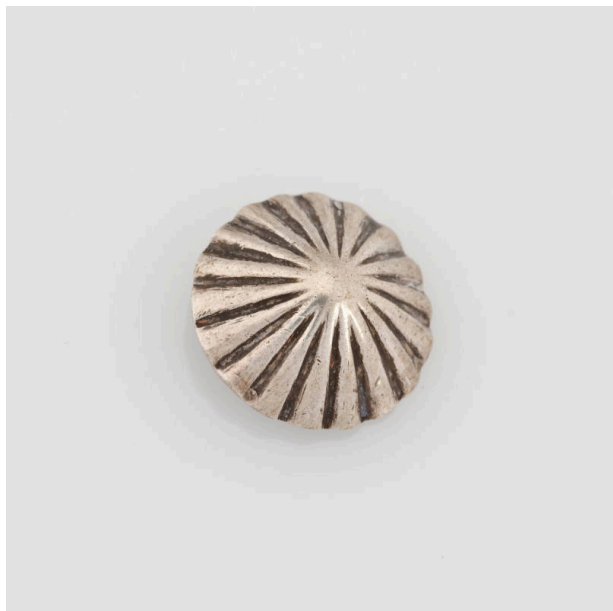

Basic Detail Report

Button

Date

20th century

Medium

silver metal

Description

Round button with stamped design of lines radiating from center space to ourter edge.

Dimensions

3/4 × 11/16 × 1/4 in. (1.905 × 1.7463 × 0.635 cm)