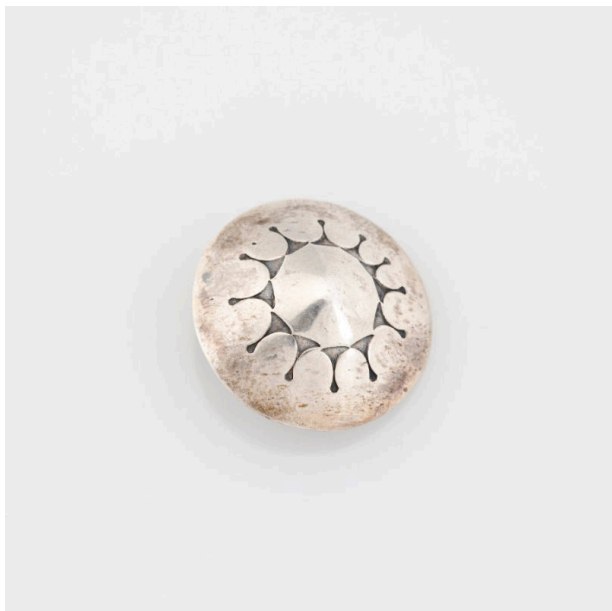

Basic Detail Report

Button

Date

20th Century

Medium

Silver metal

Description

Pointed, round button with stamped border around center composed of conjoined, pawn-like shapes.

Dimensions

Whole: 11/16 × 11/16 × 5/16 in. (1.75 × 1.75 × 0.8 cm)