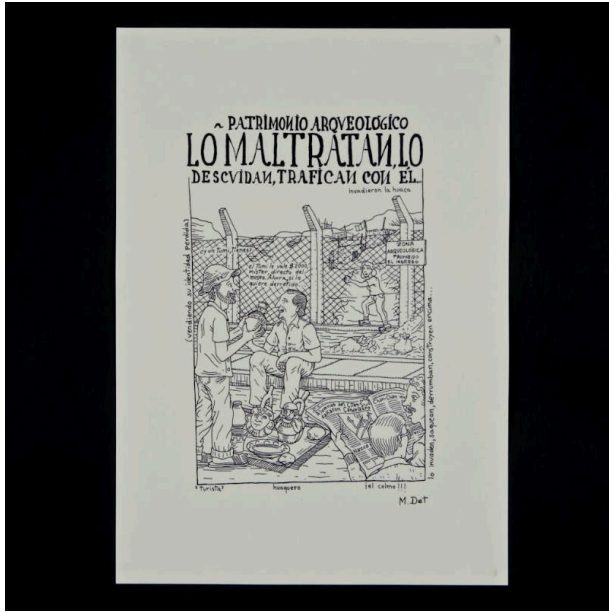

Basic Detail Report

Print, Patrimonio Arqueologico Lo Maltratan / Archaeological Heritage is Mistreated

Date

2000-2011

Primary Maker

Miguel Det

Medium

Paper, ink

Description

Linework print on white paper. Image shows an outdoor scene with a tall fence in the background and human figures in the foreground. In the main focus there is a man sitting down behind a group of objects on a blanket (appear to be historical) while another man in a hat stands in front holding a vase. At the top it says, "PATRIMONIO ARQUEOLOGICO LO MALTRATANLO".

Dimensions

16 9/16 × 11 11/16 × 3/8 in. (42 × 29.7 × 1 cm)