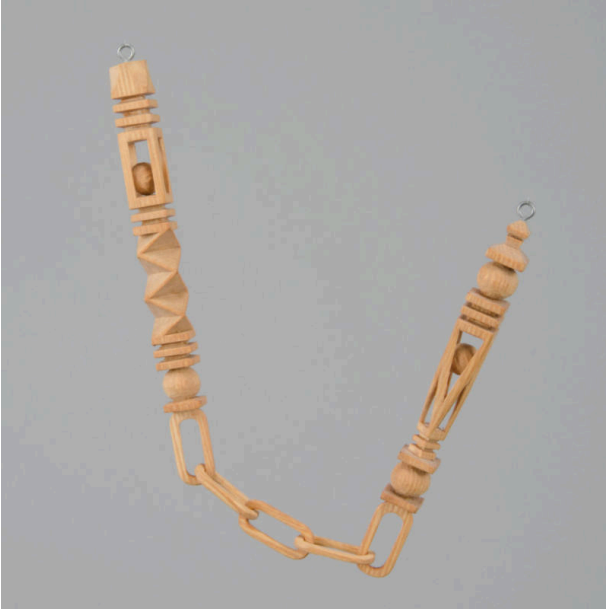

## Chain and whimsies

**Date**

1950s-2007

**Primary Maker**

Adolph Vandertie

**Medium**

Wood, wood stain

**Description**

Carved and stained wooden whimsies connected by a carved chain

**Dimensions**

14 1/2 × 9/16 × 9/16 in. (36.8 × 1.5 × 1.5 cm)