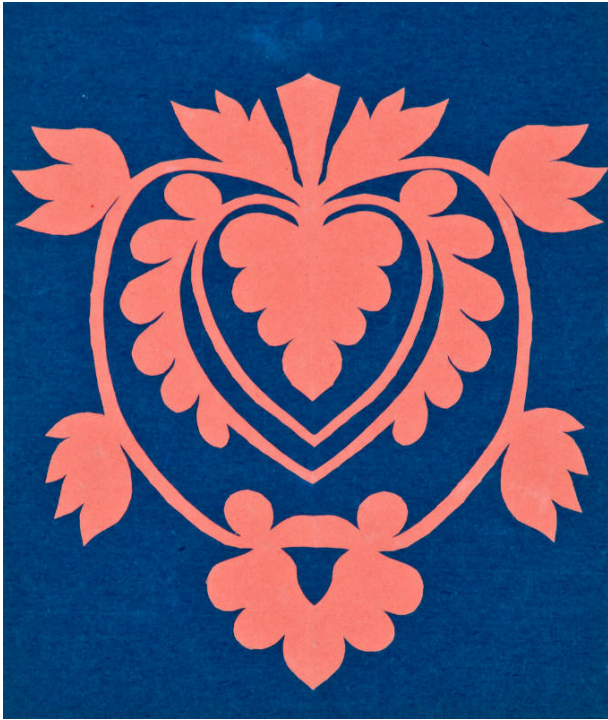

Basic Detail Report

Paper cut

Date

ca.1937, Donor

Medium

paper

Description

Hand-cut from orange construction paper; mounted on blue construction paper. Symmetrical picture: Apple shape w/leaf sprays sprouting in 4 corners and at stem; grape cluster hangs in middle. Collected by Mable Morrow during 1937 when she was teaching the Santee Sioux.

Dimensions

9 x 7 1/2 in. (22.8 x 19 cm)