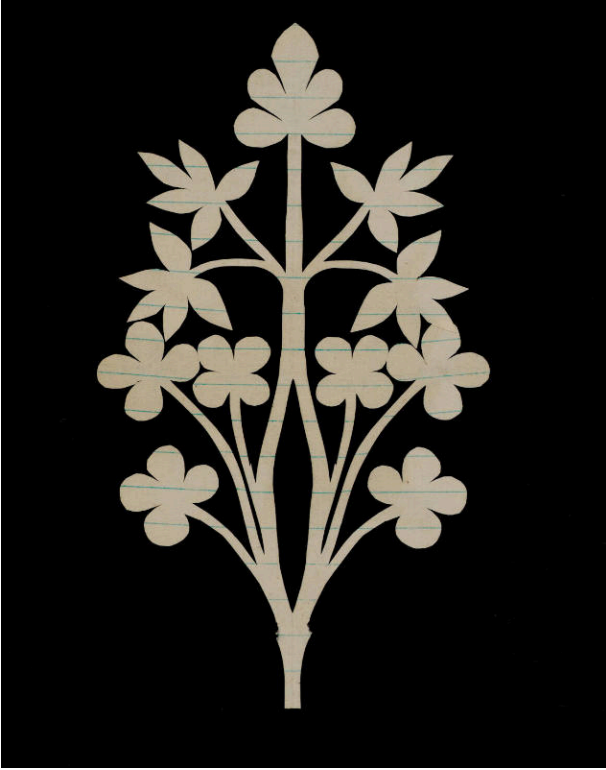

# Basic Detail Report

---

## Paper cut

### Description

Hand-cut from blue-lined paper. Vertical shape. Top bloom has 5 petals. 4 leaves have 5 points. There are 6 four-petaled blooms at bottom. Collected by Mable Morrow during 1937 when she was teaching the Santee Sioux.

### Dimensions

7 5/16 x 4 3/16 in. (18.5 x 10.6 cm)