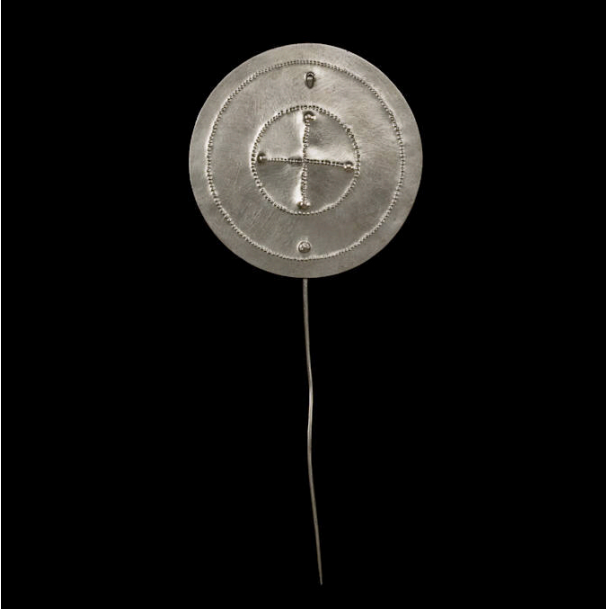

# Basic Detail Report

---

10 1/4 × 4 7/16 in. (26 × 11.2 cm)

### Medium

Metal (silver)

### Description

Long slender pin ornamented with a large, flat circular plaque with repoussé circles, the center with an equal sided cross, the middle with a small dot at the top and bottom.

### Dimensions